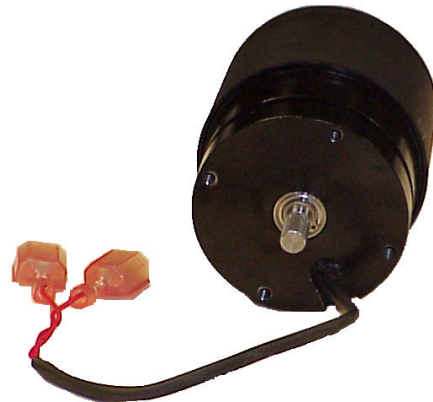

### *7000 Rotary Actuator*

#### **General**

The DYNA 7000 Rotary Actuator provides a new dimension in size and versatility for spark ignited and diesel engines.

This proven rotary design has been field tested over the last ten years.

The actuator design utilizes the principle of variable reluctance. This simple design of a proportional electric solenoid has a rotating armature whose angular position is proportional to input coil current.

The 70 degrees of rotation and small size enhance the overall mounting and interface with a variety of fuel systems. The actuator is suitable for installation on gasoline, natural gas and diesel engines. On carbureted and throttle body applications, a direct connection between actuator shaft and butterfly shaft is possible, thus eliminating external linkage.