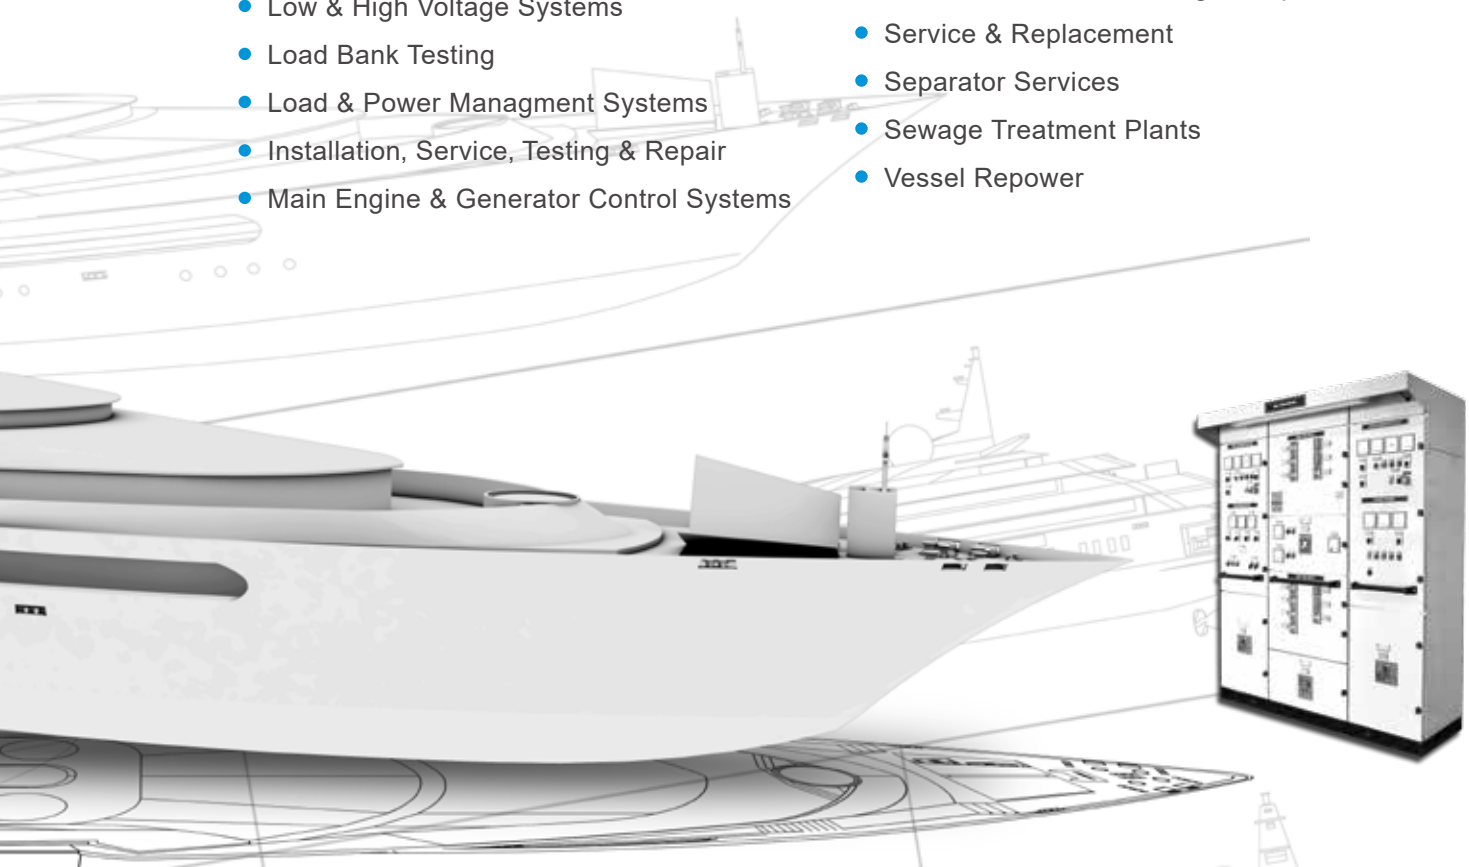

Providing Global Mechanical and Electrical Services for the Yachting Industry

24/7 ELECTRICAL & AUTOMATION SERVICES

**SWITCHBOARDS | GENERATORS | POWER MANAGEMENT SYSTEMS
AUTOMATION | MONITORING | SAFETY & CONTROL SYSTEMS**

- Bridge Electrical
- Class Testings for Protection Devices, Switch gear & Related Components
- Low & High Voltage Systems
- Load Bank Testing
- Load & Power Management Systems
- Installation, Service, Testing & Repair
- Main Engine & Generator Control Systems
- New Switchboard Installation, Service & Replacement
- Oil in Water Quality Monitoring
- On-Board Troubleshooting & Inspections
- Service & Replacement
- Separator Services
- Sewage Treatment Plants
- Vessel Repower

FIELD SERVICE & WORKSHOP

**SERVICE | REPAIR | SALES | PARTS
REPOWER | PROJECT MANAGEMENT**

MSHS engineers are trained to service the latest mechanical and electronic equipment. **MSHS** is positioned to deliver turnkey projects from product selection to installation and commissioning.