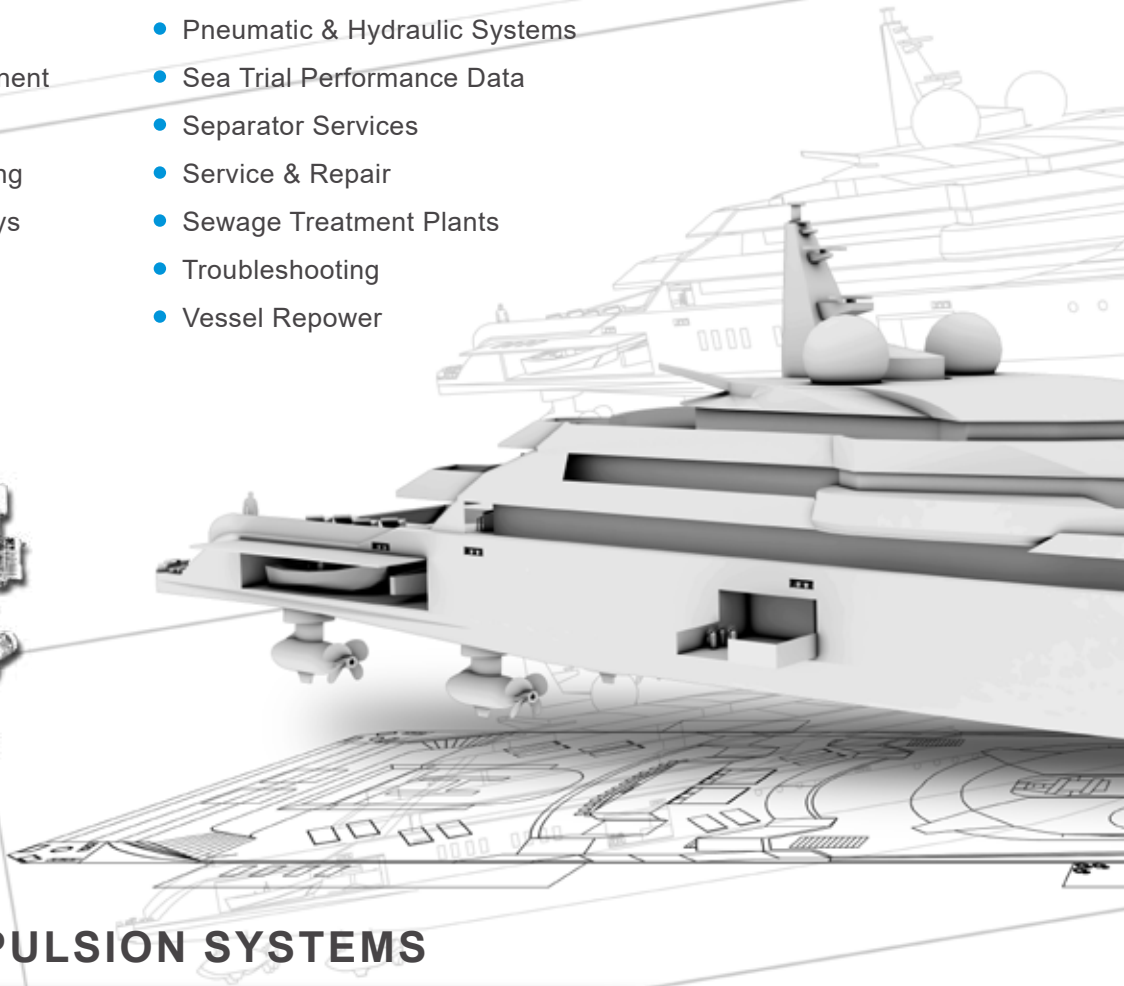

## 24/7 MECHANICAL SERVICE

**DIESEL ENGINES | TURBOCHARGERS | FUEL & EXHAUST SYSTEMS | GOVERNORS  
GEAR BOXES | CUSTOM FABRICATION | ENGINE ROOM EQUIPMENT**

- Bore Scoping
- Complete Engine & Component Overhaul
- Custom Welding & Machining
- Engine & Equipment Surveys
- Genuine Spare Parts
- Laser Alignments
- Pneumatic & Hydraulic Systems
- Sea Trial Performance Data
- Separator Services
- Service & Repair
- Sewage Treatment Plants
- Troubleshooting
- Vessel Repower